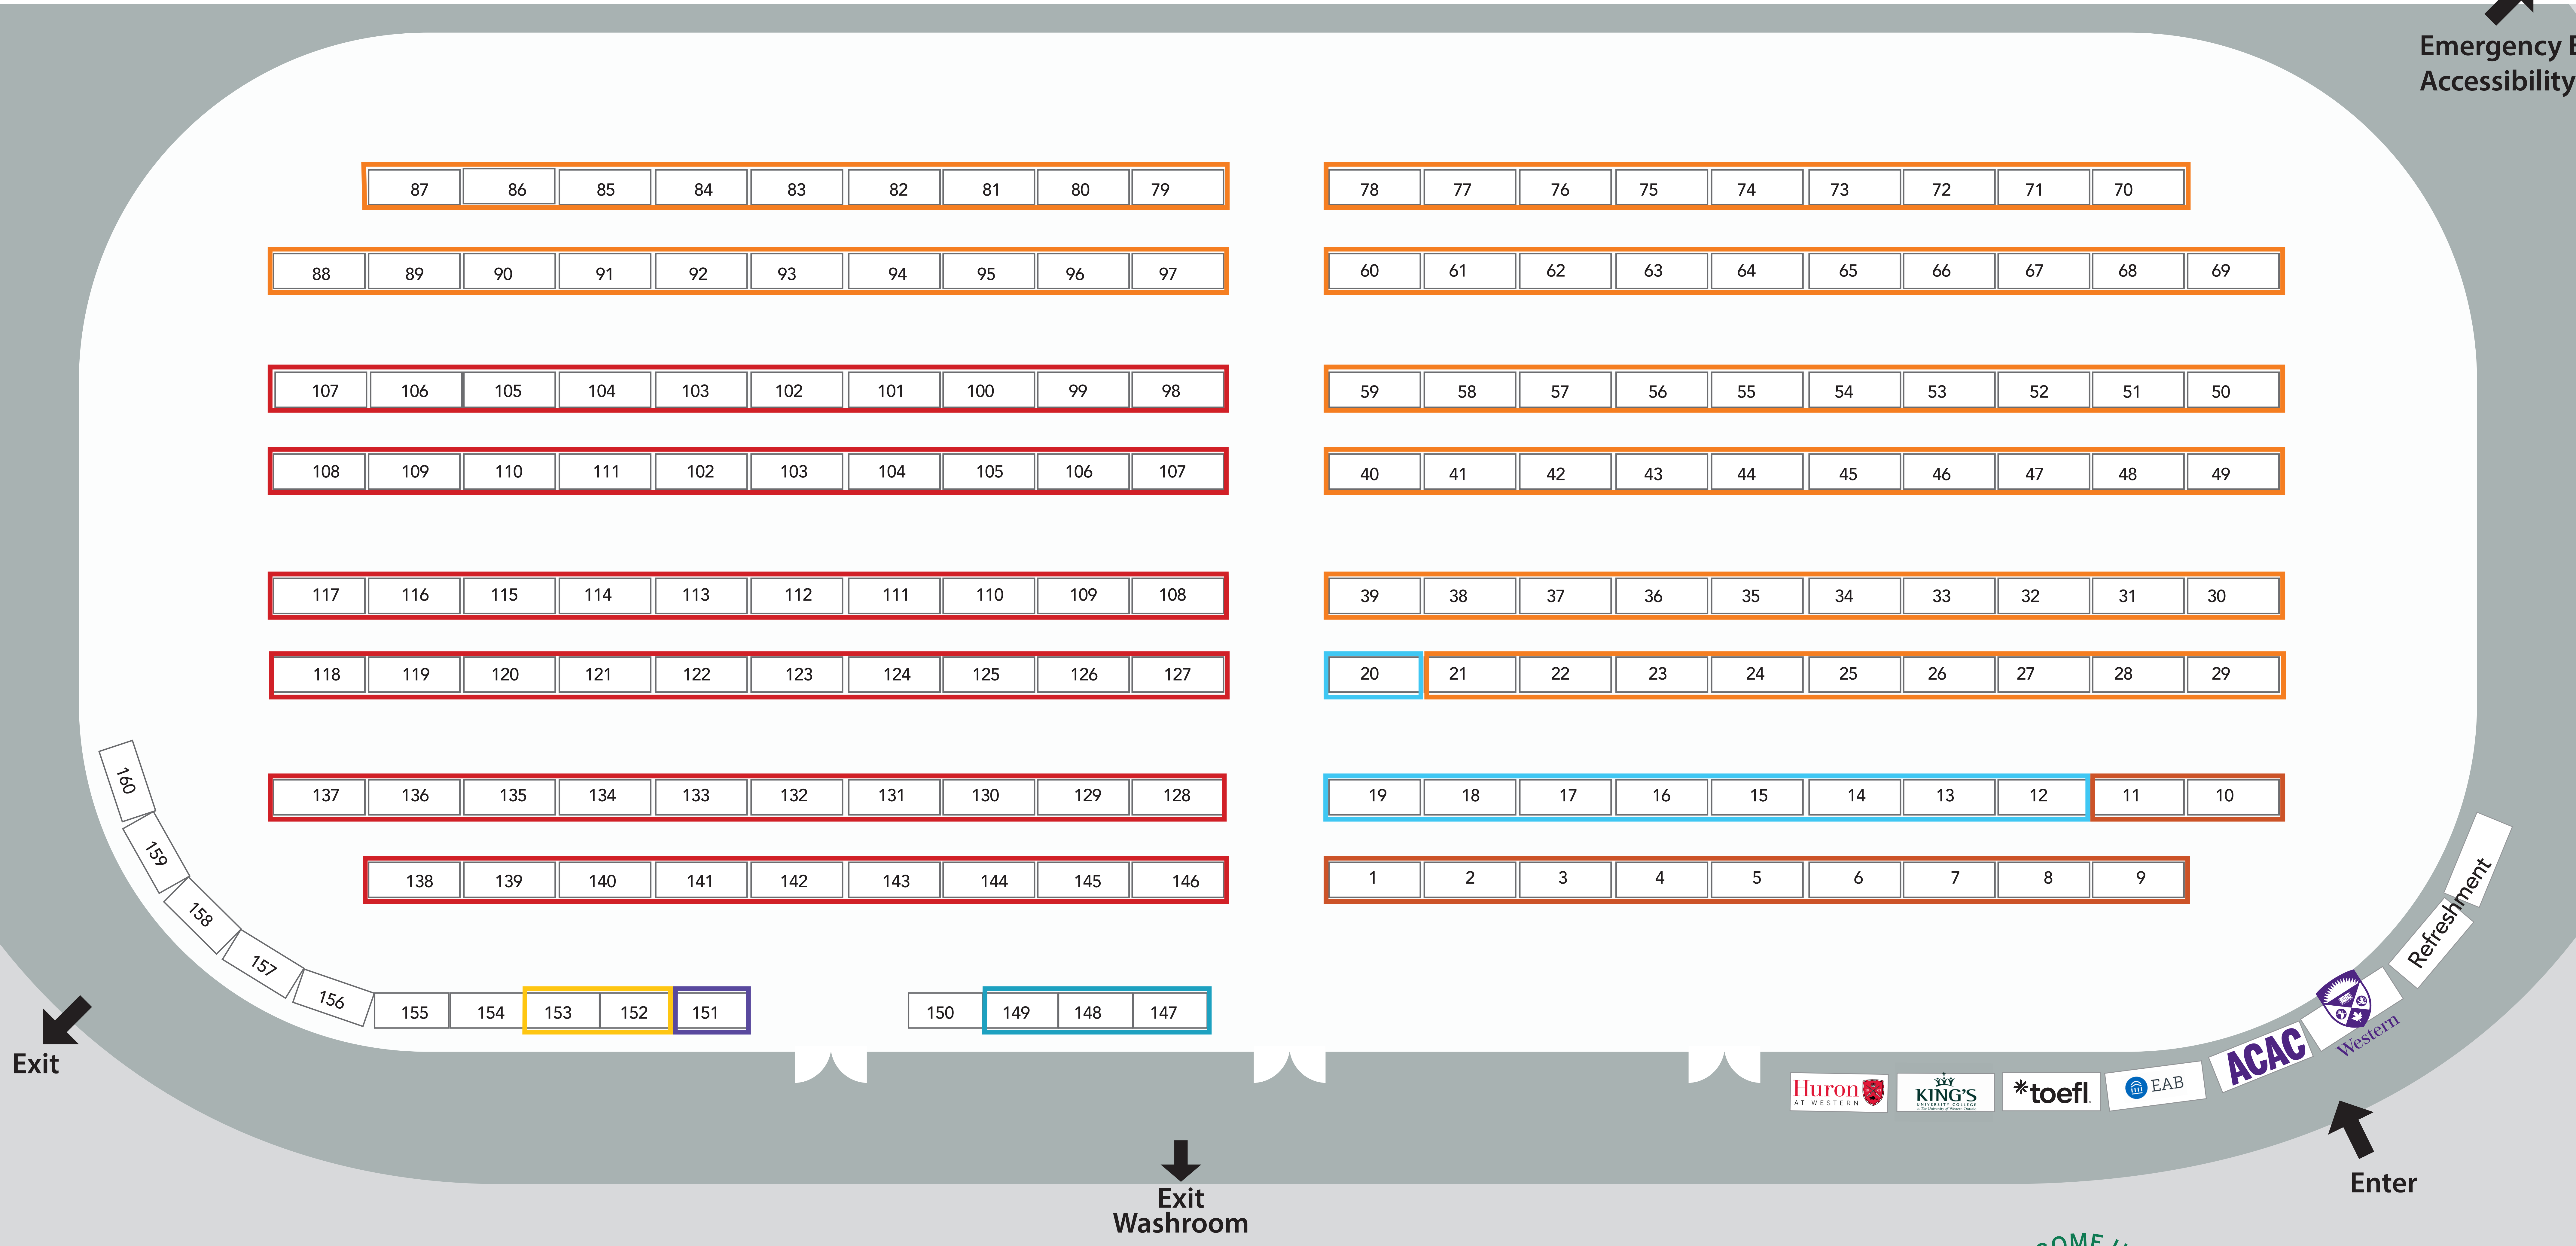

INTERNATIONAL ACAC GLOBAL FAIR

Thompson Arena

Emergency Exit Accessibility

REGION

- Canada & U.S.
- South & Central Asia
- Europe
- East Asia
- Caribbean, Central America & Mexico
- Southeast Asia & Oceania
- Middle East & North Africa
- South America
- Africa, Sub-Saharan

INTERNATIONAL ACAC 2024
WESTERN UNIVERSITY